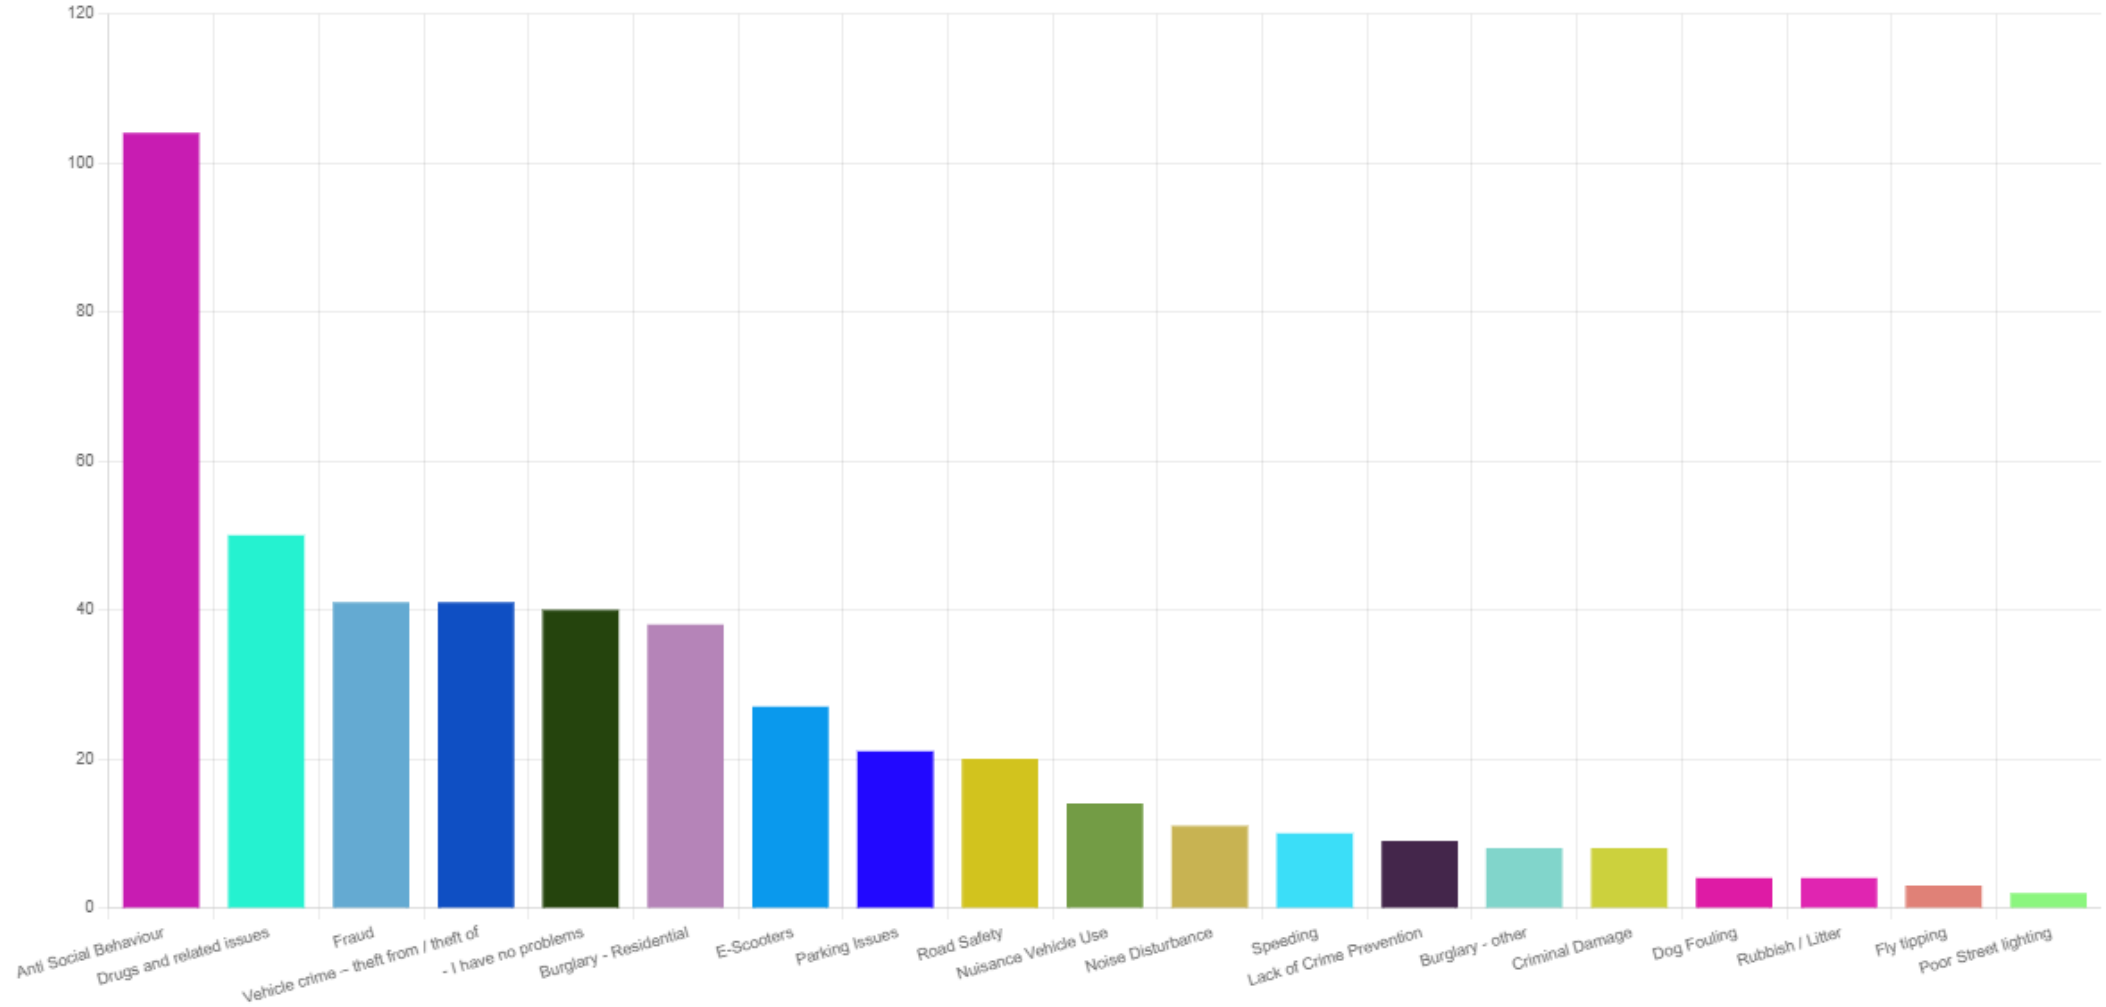

Types of Engagements

Who are we engaging with?

Seldom Heard Groups in attendance Stevenage 01/04/2024 - 30/04/2025

Numbers attending Engagements

Priorities – What are the public telling

Priorities Covered in Stevenage 01/04/2024 - 30/04/2025