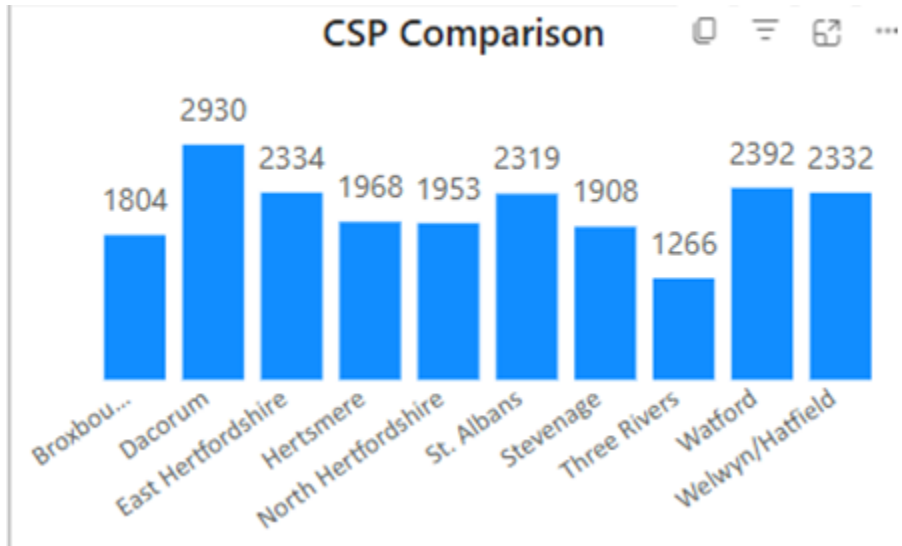

Stevenage CSP

In total for YTD (01/04/2024-21/03/2025)

There have been a total of 1908 ASB incidents within Stevenage CSP – 15% decrease

Comparison with previous years:

In 2023/24 = 2253

In 2023/22 = 2270

In 2022/21 = 2707

ASB Comparison

Force wide ASB comparison with 10 CSP's

ASB down 10.4% countywide

15% decrease Stevenage

9.7% decrease Watford

8% decrease Broxbourne

2.4% increase St Albans

No change East Herts