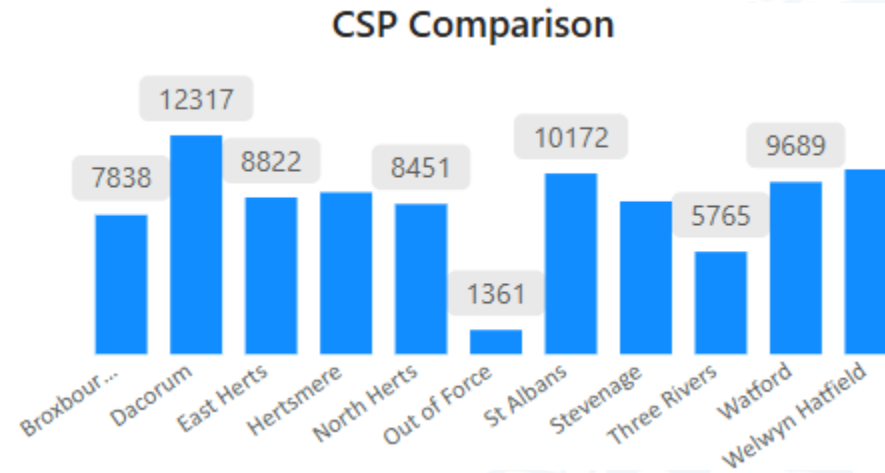

Crime & Disorder Panel March 2025

**Inspector 1886 Will Rogers-Overy
Neighbourhood Police Team**

CSP Population

Hertfordshire Population 1,200,600

Broxbourne 99,100	Size 20 square miles.
Dacorum 155,200	Size 82 square miles
East Herts 150,700	Size 183.66 square miles
Hertsmere 108,100	Size 39.06 square miles
North Herts 133,600	Size 144.9 square miles
St Albans 148,600	Size 62 square miles
Stevenage 89,300	Size 10 square miles
Three Rivers 94,000	Size 34.3 square miles
Watford 102,500	Size 8.3 square miles
Welwyn / Hatfield 119,500	Size 50.02 square miles.

This data has been included to give you an idea when comparing crime per CSP. Most comparable CSP to Stevenage being Watford.

Note: Data collected from Totalpopultaion.co.uk.

Crime Data Integrity

In 2023–2025, HMICFRS carried out a PEEL inspection of Hertfordshire Constabulary. PEEL stands for police efficiency, effectiveness and legitimacy

It found that only 75.7% of violence offences (stalking, harassment and controlling & coercive behaviour) and 89.8 percent of sexual offences were being recorded.

Overall Hertfordshire Constabulary were only recording **82.6%** percent of all reported crime

Overall Crime Force Wide

*data taken from internal corporate systems 01/04/24-21/03/25

Overall Crime Stevenage

Stevenage		Selected Dates: 1/4/2024 - 21/3/2025 (355 days) This Year Stevenage			
Offence Group - Crimes	This Year	Last Year	Change	% Change	
Violence Against The Person	3090	2576	514	20.0%	All Crime 7,233 <small>This Year Crime total</small> 6,654 <small>Last Year Crime Total</small> 8.7% <small>% Change</small>
Public Order Offences	617	446	171	38.3%	
Miscellaneous Crimes Against Society	190	126	64	50.8%	
Sexual Offences	323	279	44	15.8%	
Theft	1583	1563	20	1.3%	
Possession Of Weapons	79	60	19	31.7%	
Robbery	62	56	6	10.7%	
Arson And Criminal Damage	634	653	-19	-2.9%	
Burglary	182	205	-23	-11.2%	
Drug Offences	225	297	-72	-24.2%	
Vehicle Offences	248	393	-145	-36.9%	