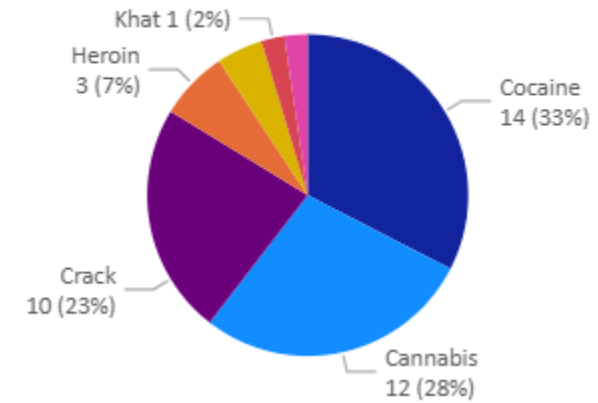

Drugs Trafficking

Drug Types