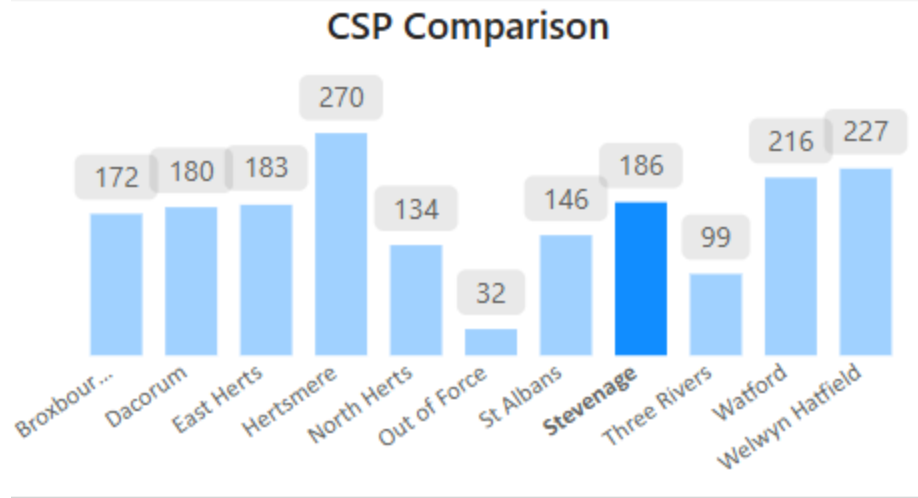

Drugs Trafficking

CSP Comparison

Drug Types

Drugs possession

Offence

Count

Having possession of a controlled drug - Class B - Cannabis	139
Having possession of a controlled drug - Class A - Cocaine	33
Having possession of a controlled drug - Class A - Other	7
Having possession of a controlled drug - Class A - Crack	3
Possess nitrous oxide for wrongful inhalation - class C drug	3
Having possession of a controlled drug - Class A - Heroin	2
Having possession of a controlled drug - Class A - MDMA	2

Build a better Bedwell

CHB results:

53 Arrests

9 Local drugs lines disrupted

11 County Lines disrupted

1 OCG dismantled

Over £30k & 7 machetes seized

Sentencing - 41 years in total