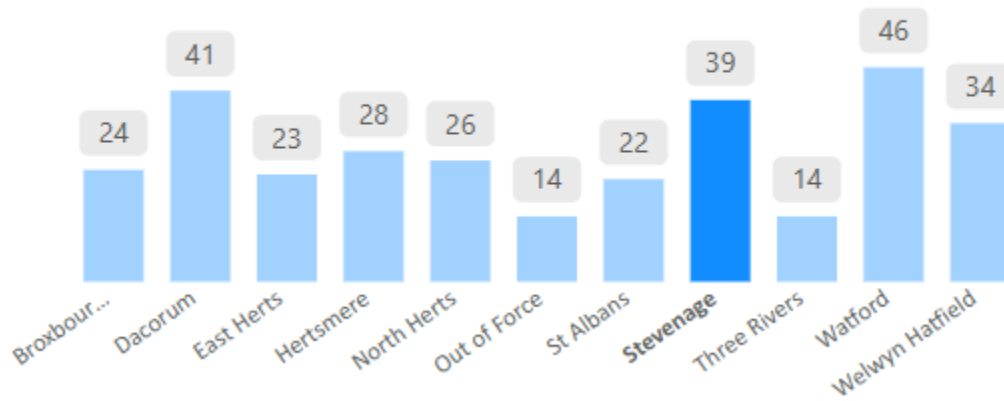

Drugs Trafficking

CSP Comparison