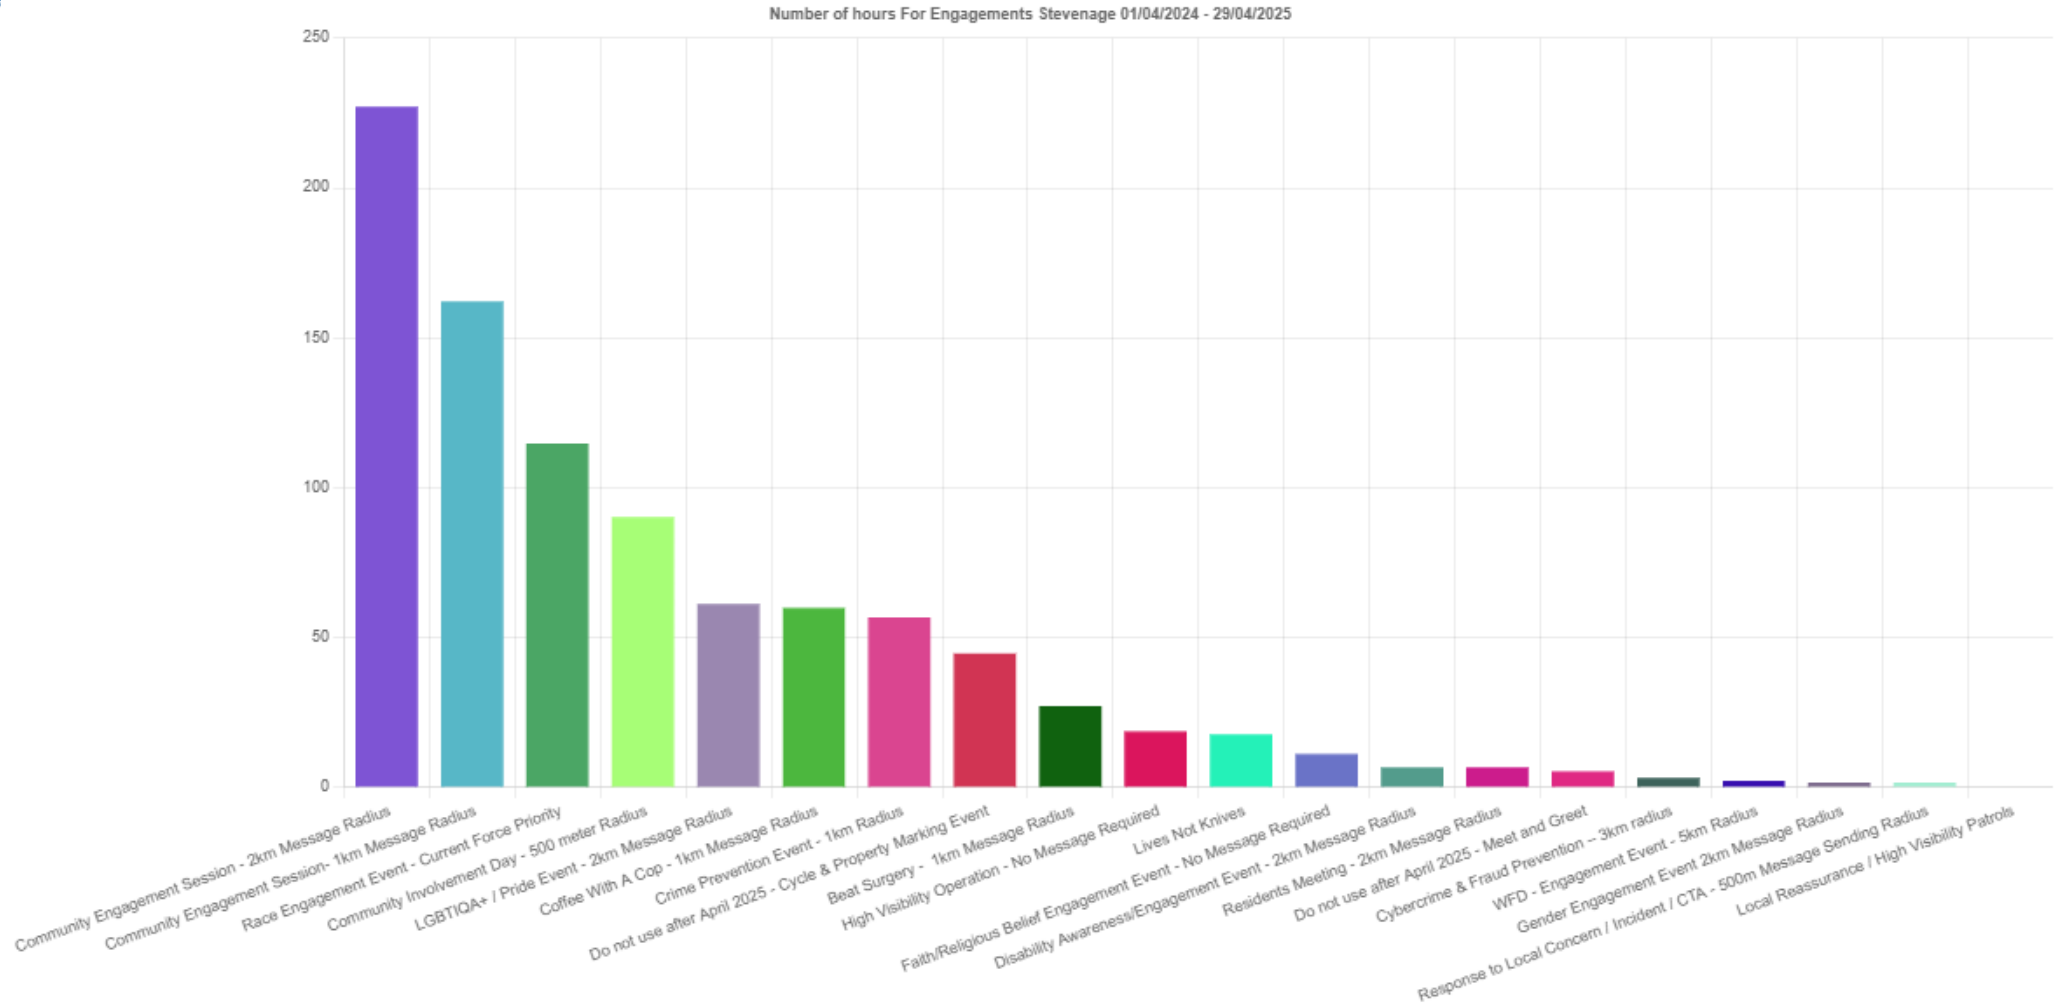

Types of Engagements