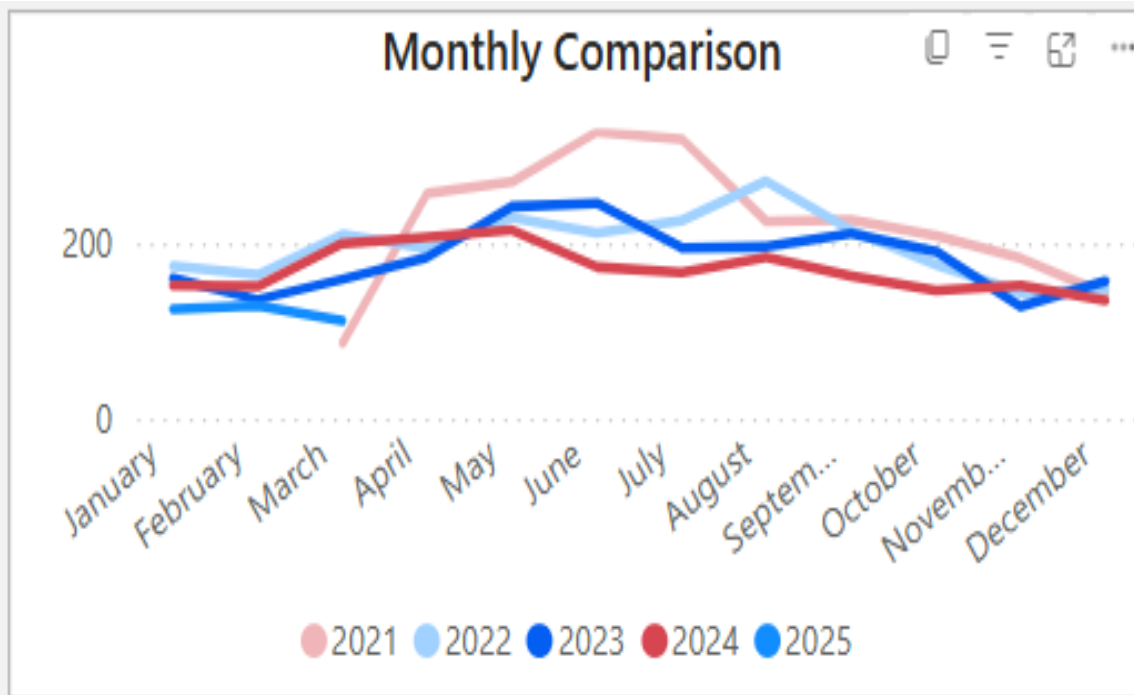

Stevenage CSP

In total for YTD (01/04/2024-21/03/2025)

There have been a total of 1908 ASB incidents within Stevenage CSP – 15% decrease

Comparison with previous years:

In 2023/24 = 2253

In 2023/22 = 2270

In 2022/21 = 2707