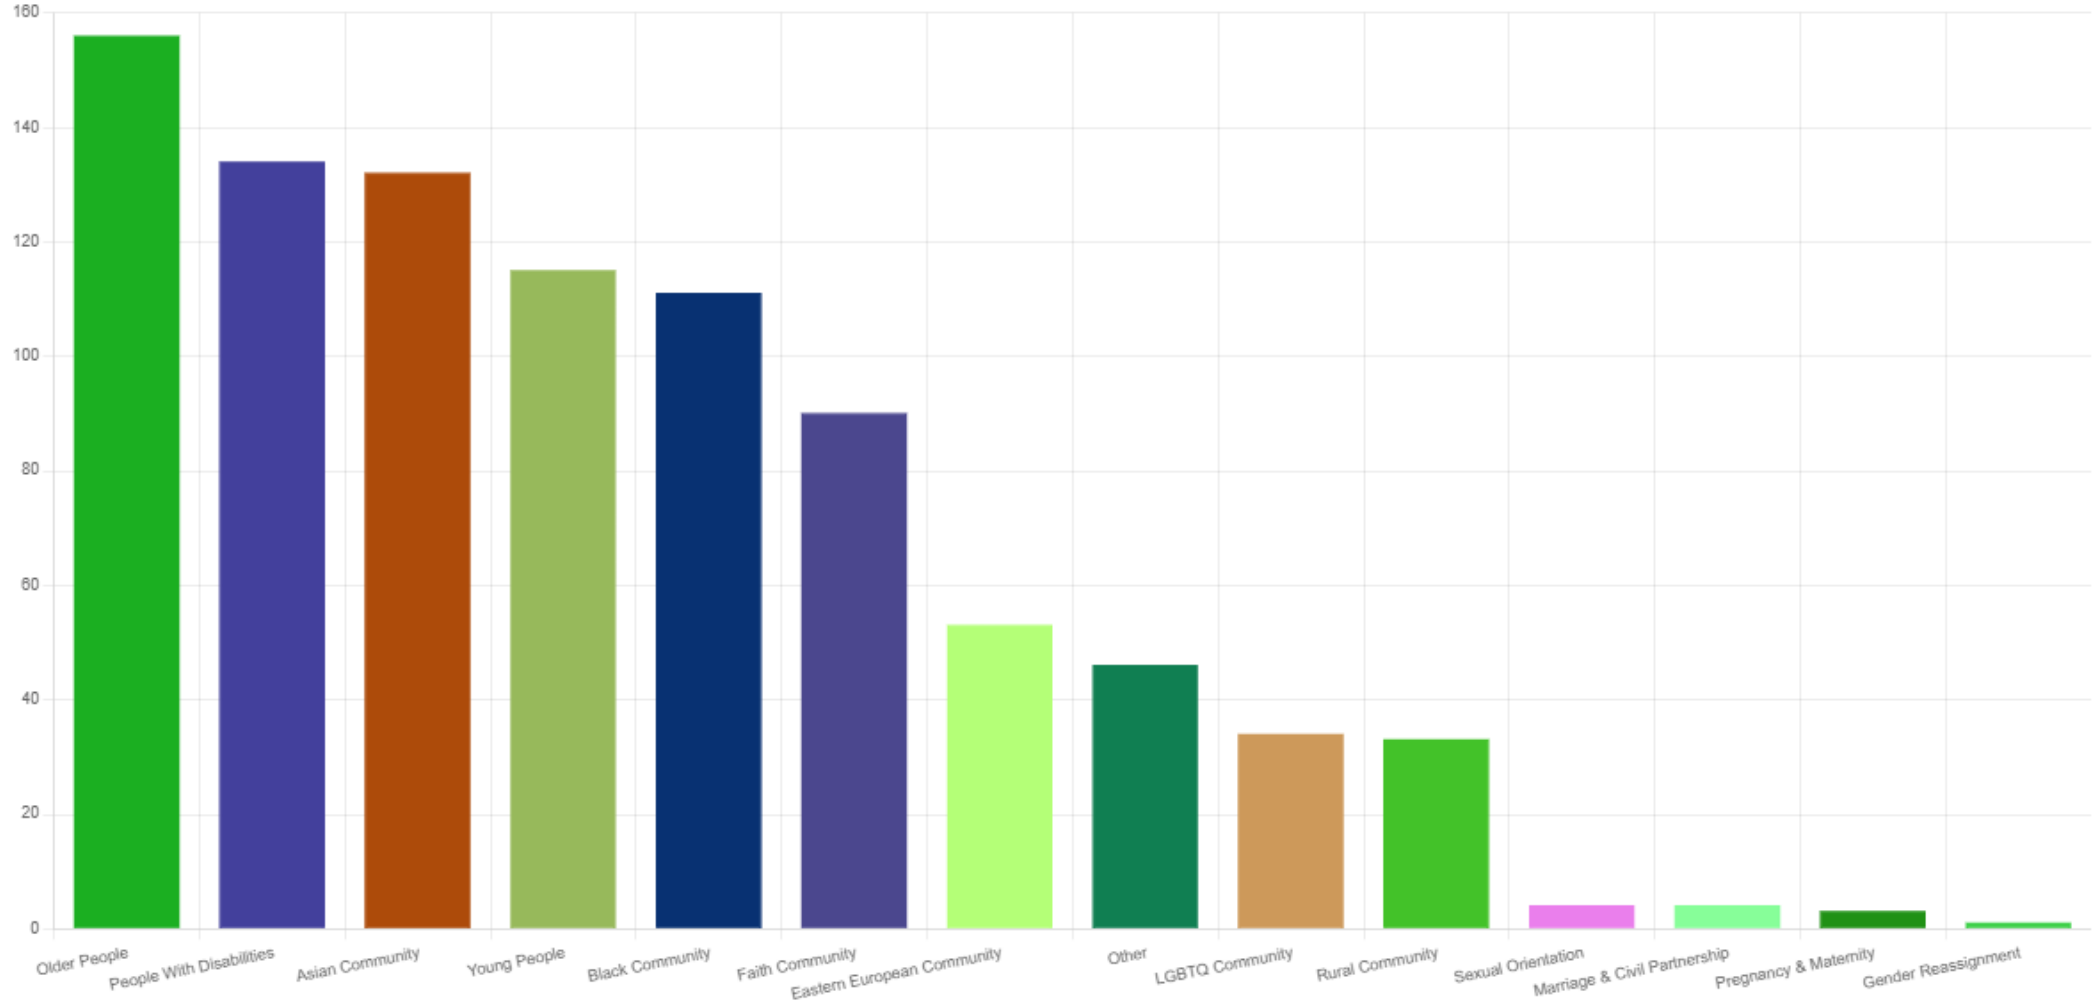

Types of engagement with the public

- ✓ Herts connected (2648 registered users)
- ✓ Echo/Rapport
- ✓ Ward surgeries
- ✓ Street Meets
- ✓ Door To Door Engagements
- ✓ Community involvement day
- ✓ Coffee with a cop
- ✓ Crucial Crew
- ✓ Mini Police
- ✓ Sporting events

Types of Engagements

Who are we engaging with?

Seldom Heard Groups in attendance Stevenage 01/04/2024 - 30/04/2025

Numbers attending Engagements

Priorities – What are the public telling

Priorities Covered in Stevenage 01/04/2024 - 30/04/2025