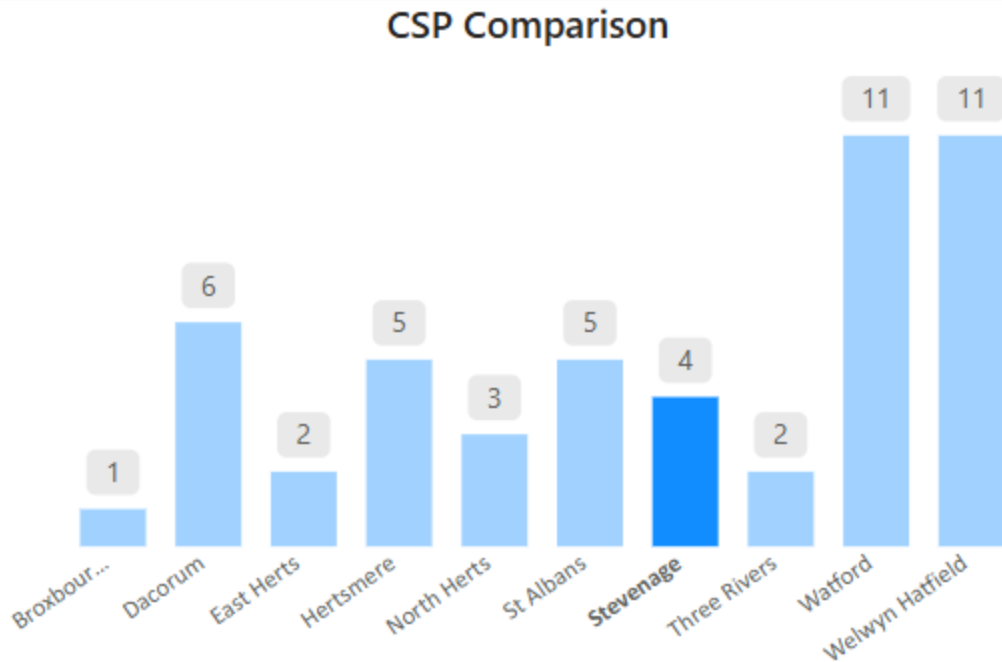

Cuckooing investigations in Hertfordshire usually fall into one of two scenarios, the first being where drug dealers take over a property, usually of one of their customers, to stay and deal from, the second where class A users will take over the address of other vulnerable persons as somewhere to sleep and associate, as well as consume drugs.