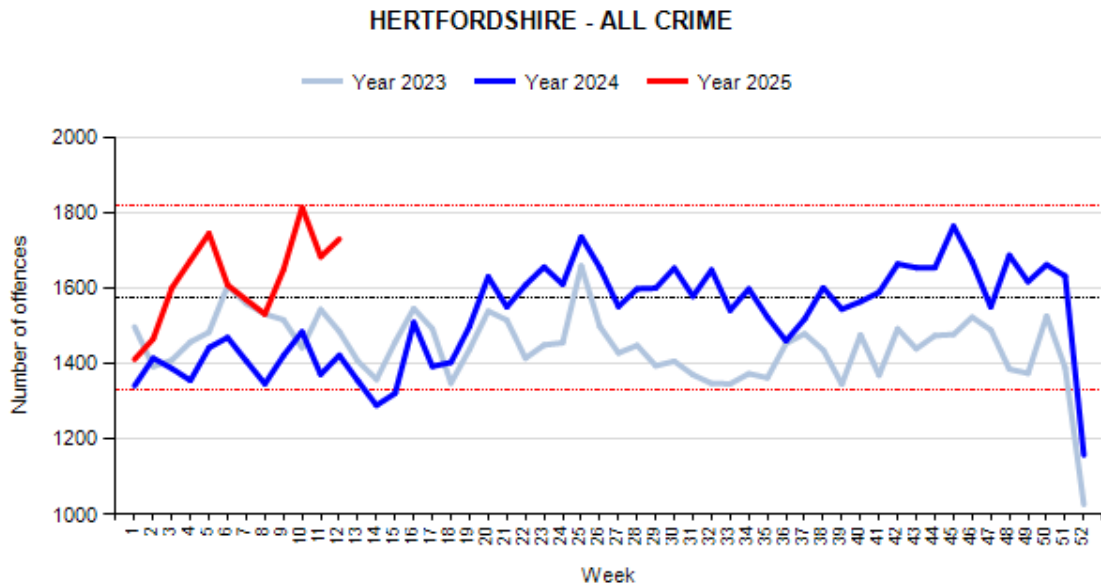

Crime & Disorder Panel March 2025

**Inspector 1886 Will Rogers-Overy
Neighbourhood Police Team**

CSP Population

Hertfordshire Population 1,200,600

Broxbourne 99,100	Size 20 square miles.
Dacorum 155,200	Size 82 square miles
East Herts 150,700	Size 183.66 square miles
Hertsmere 108,100	Size 39.06 square miles
North Herts 133,600	Size 144.9 square miles
St Albans 148,600	Size 62 square miles
Stevenage 89,300	Size 10 square miles
Three Rivers 94,000	Size 34.3 square miles
Watford 102,500	Size 8.3 square miles
Welwyn / Hatfield 119,500	Size 50.02 square miles.

This data has been included to give you an idea when comparing crime per CSP. Most comparable CSP to Stevenage being Watford.

Note: Data collected from Totalpopultaion.co.uk.

Crime Data Integrity

In 2023–2025, HMICFRS carried out a PEEL inspection of Hertfordshire Constabulary. PEEL stands for police efficiency, effectiveness and legitimacy

It found that only 75.7% of violence offences (stalking, harassment and controlling & coercive behaviour) and 89.8 percent of sexual offences were being recorded.

Overall Hertfordshire Constabulary were only recording **82.6%** percent of all reported crime

Overall Crime Force Wide

*data taken from internal corporate systems 01/04/24-21/03/25

Overall Crime Stevenage

Stevenage		Selected Dates: 1/4/2024 - 21/3/2025 (355 days) This Year Stevenage			
Offence Group - Crimes	This Year	Last Year	Change	% Change	
Violence Against The Person	3090	2576	514	20.0%	All Crime 7,233 <small>This Year Crime total</small> 6,654 <small>Last Year Crime Total</small> 8.7% <small>% Change</small>
Public Order Offences	617	446	171	38.3%	
Miscellaneous Crimes Against Society	190	126	64	50.8%	
Sexual Offences	323	279	44	15.8%	
Theft	1583	1563	20	1.3%	
Possession Of Weapons	79	60	19	31.7%	
Robbery	62	56	6	10.7%	
Arson And Criminal Damage	634	653	-19	-2.9%	
Burglary	182	205	-23	-11.2%	
Drug Offences	225	297	-72	-24.2%	
Vehicle Offences	248	393	-145	-36.9%	