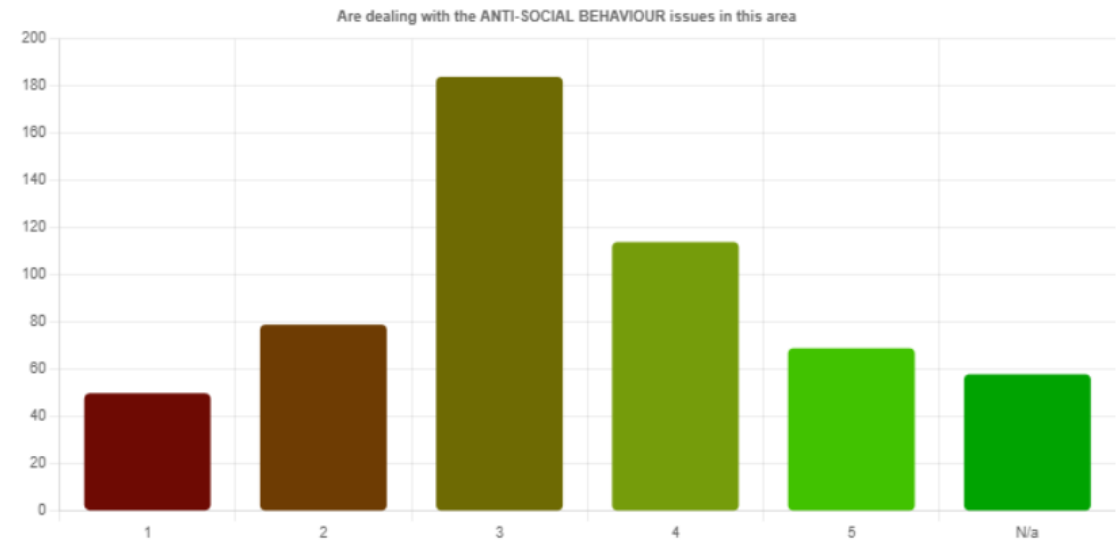

ASB Public confidence

We asked the public:

How do you feel that your local police are dealing with ASB - (1 = Strongly Disagree to 5 = Strongly Agree)

*All data contained in this document is taken from Herts Connected (Neighbourhood Alert) and the sample date ranges from 1st April 2024 – 12th March 2025 and takes results from 601 members of the public that have completed the feedback survey