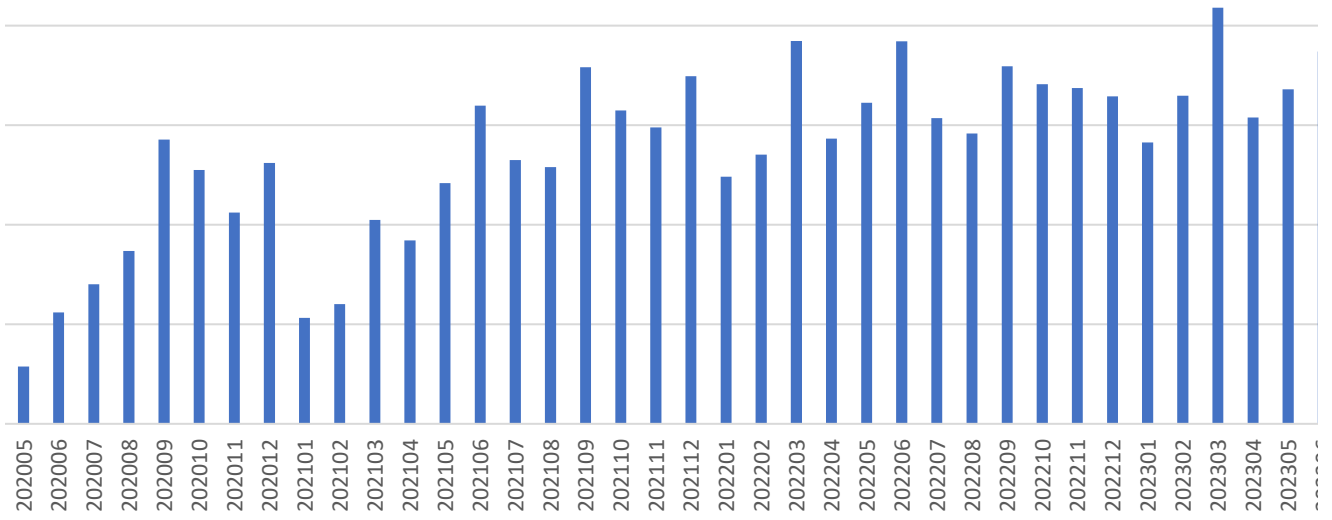

Passenger journeys carried by Arriva Stevenage depots operated services